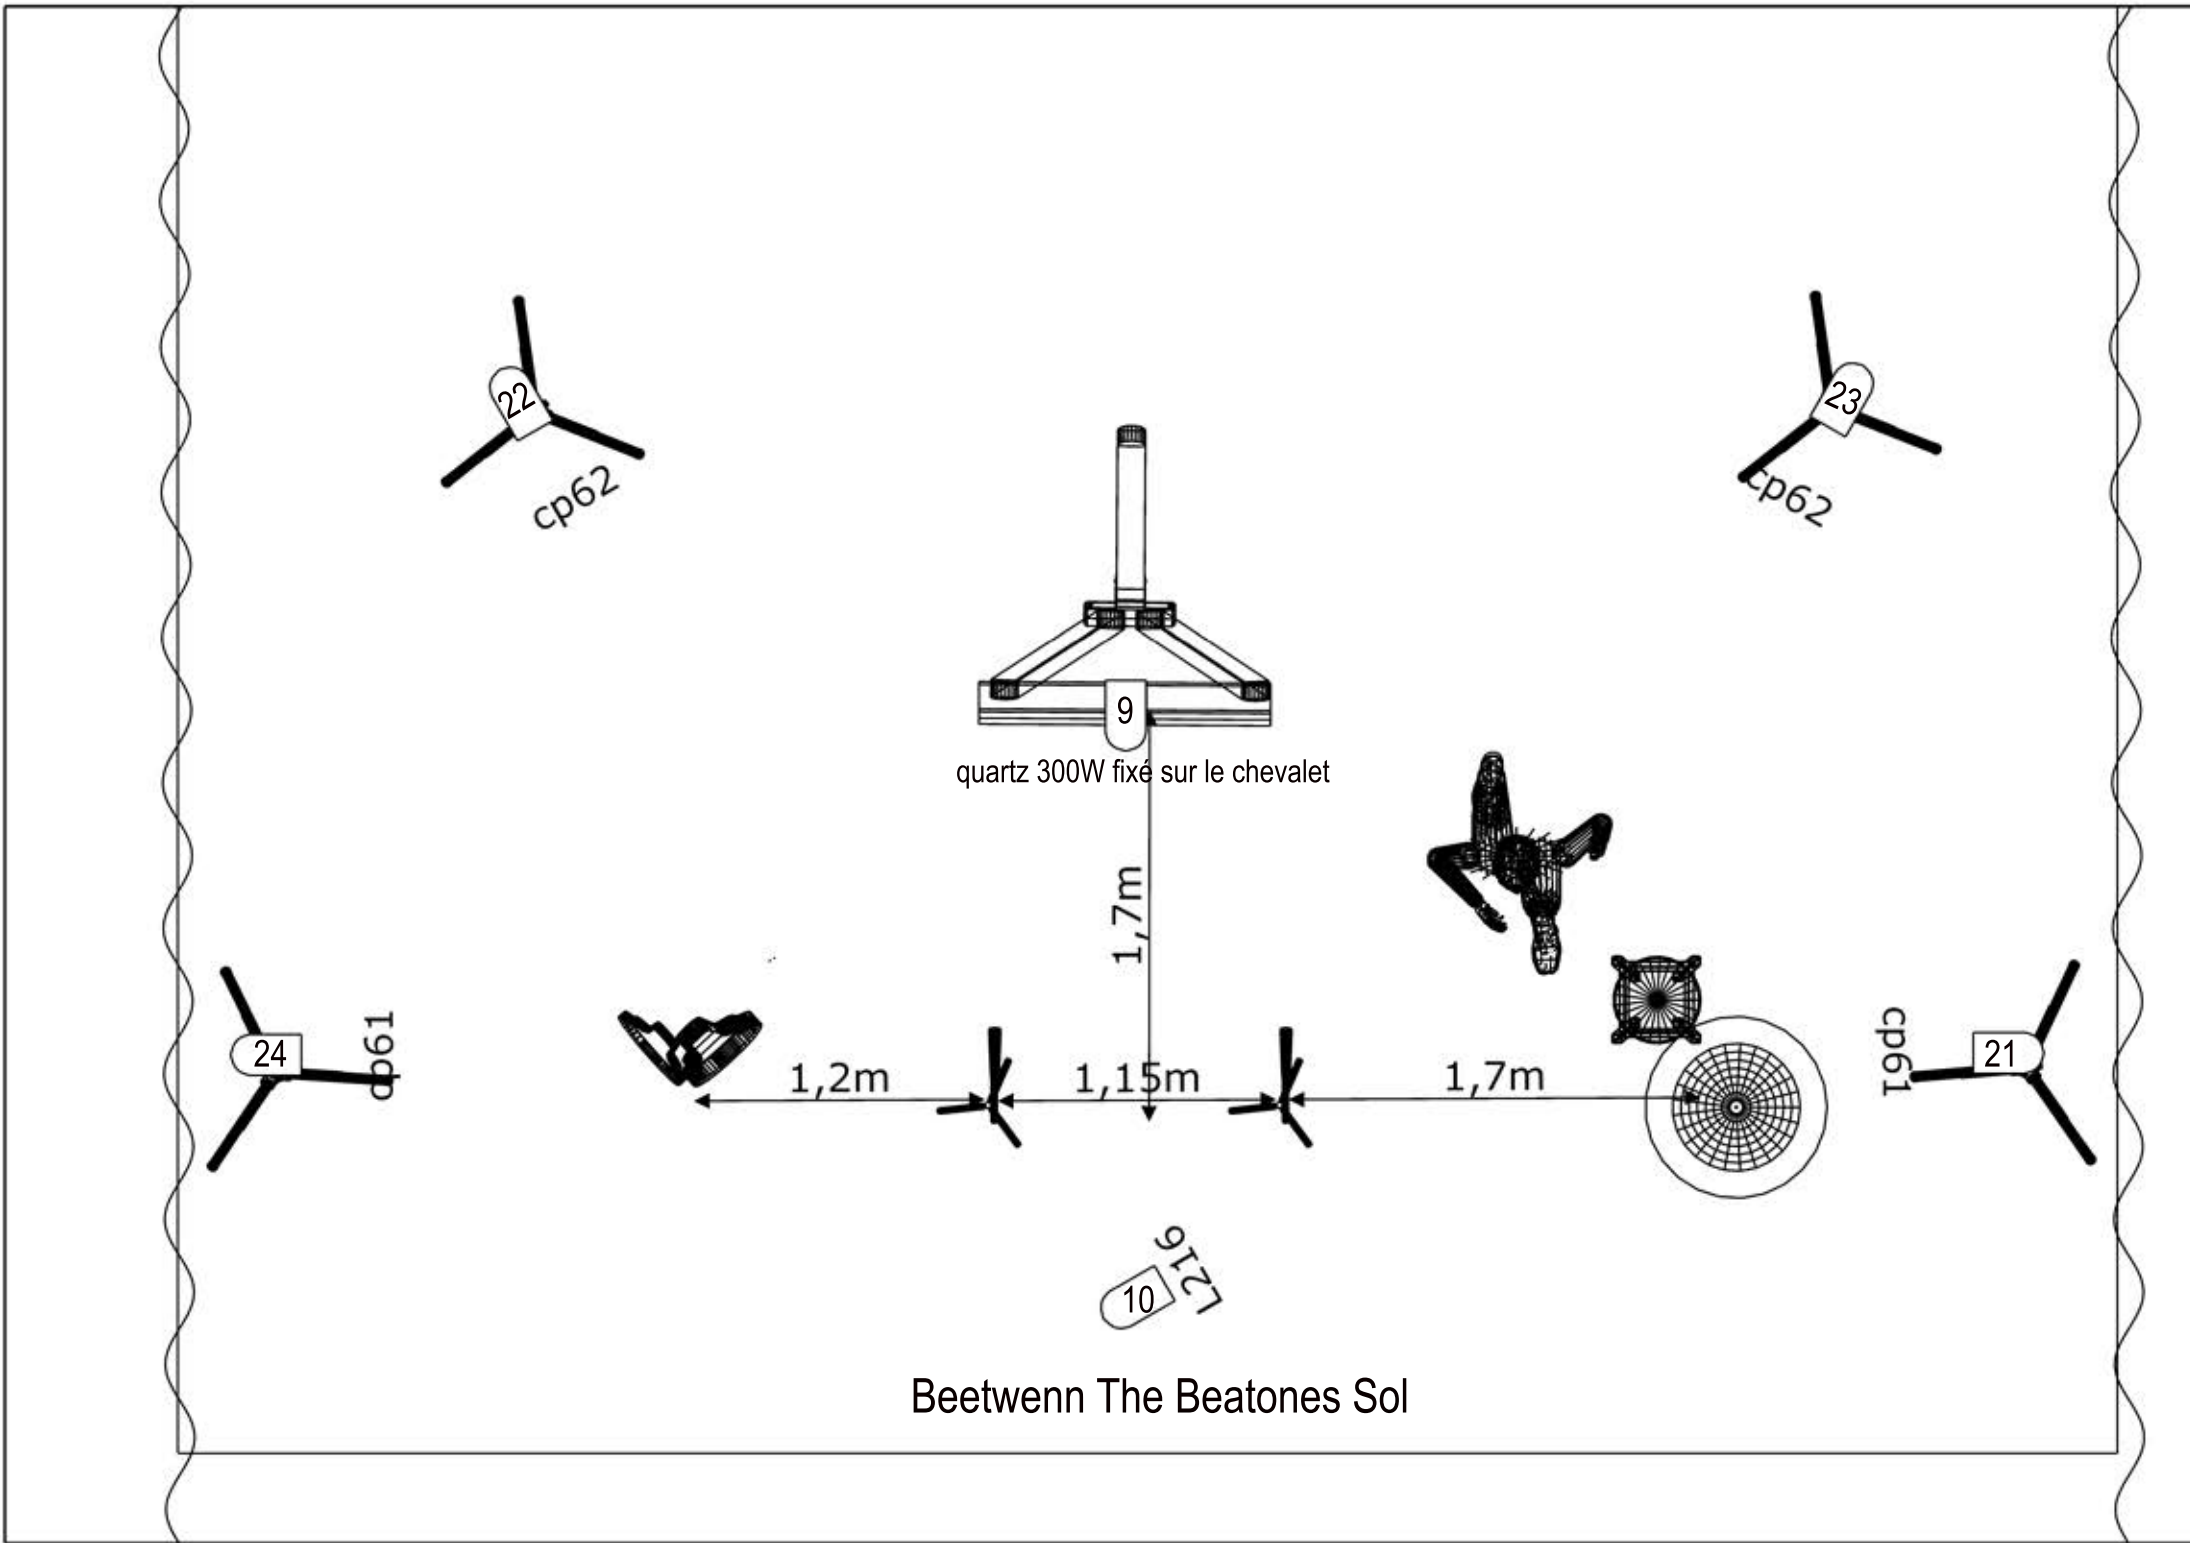

- 4XLee Filter 204
- 1XLee Filter 216
- 1XLee Filter 139
- 1XLee Filter 106

quartz 300W fixé sur le chevalet

1,7m

1,2m

1,15m

1,7m

24

cp61

22

cp62

23

cp62

21

cp61

10

L216

Beetwenn The Beatones Sol